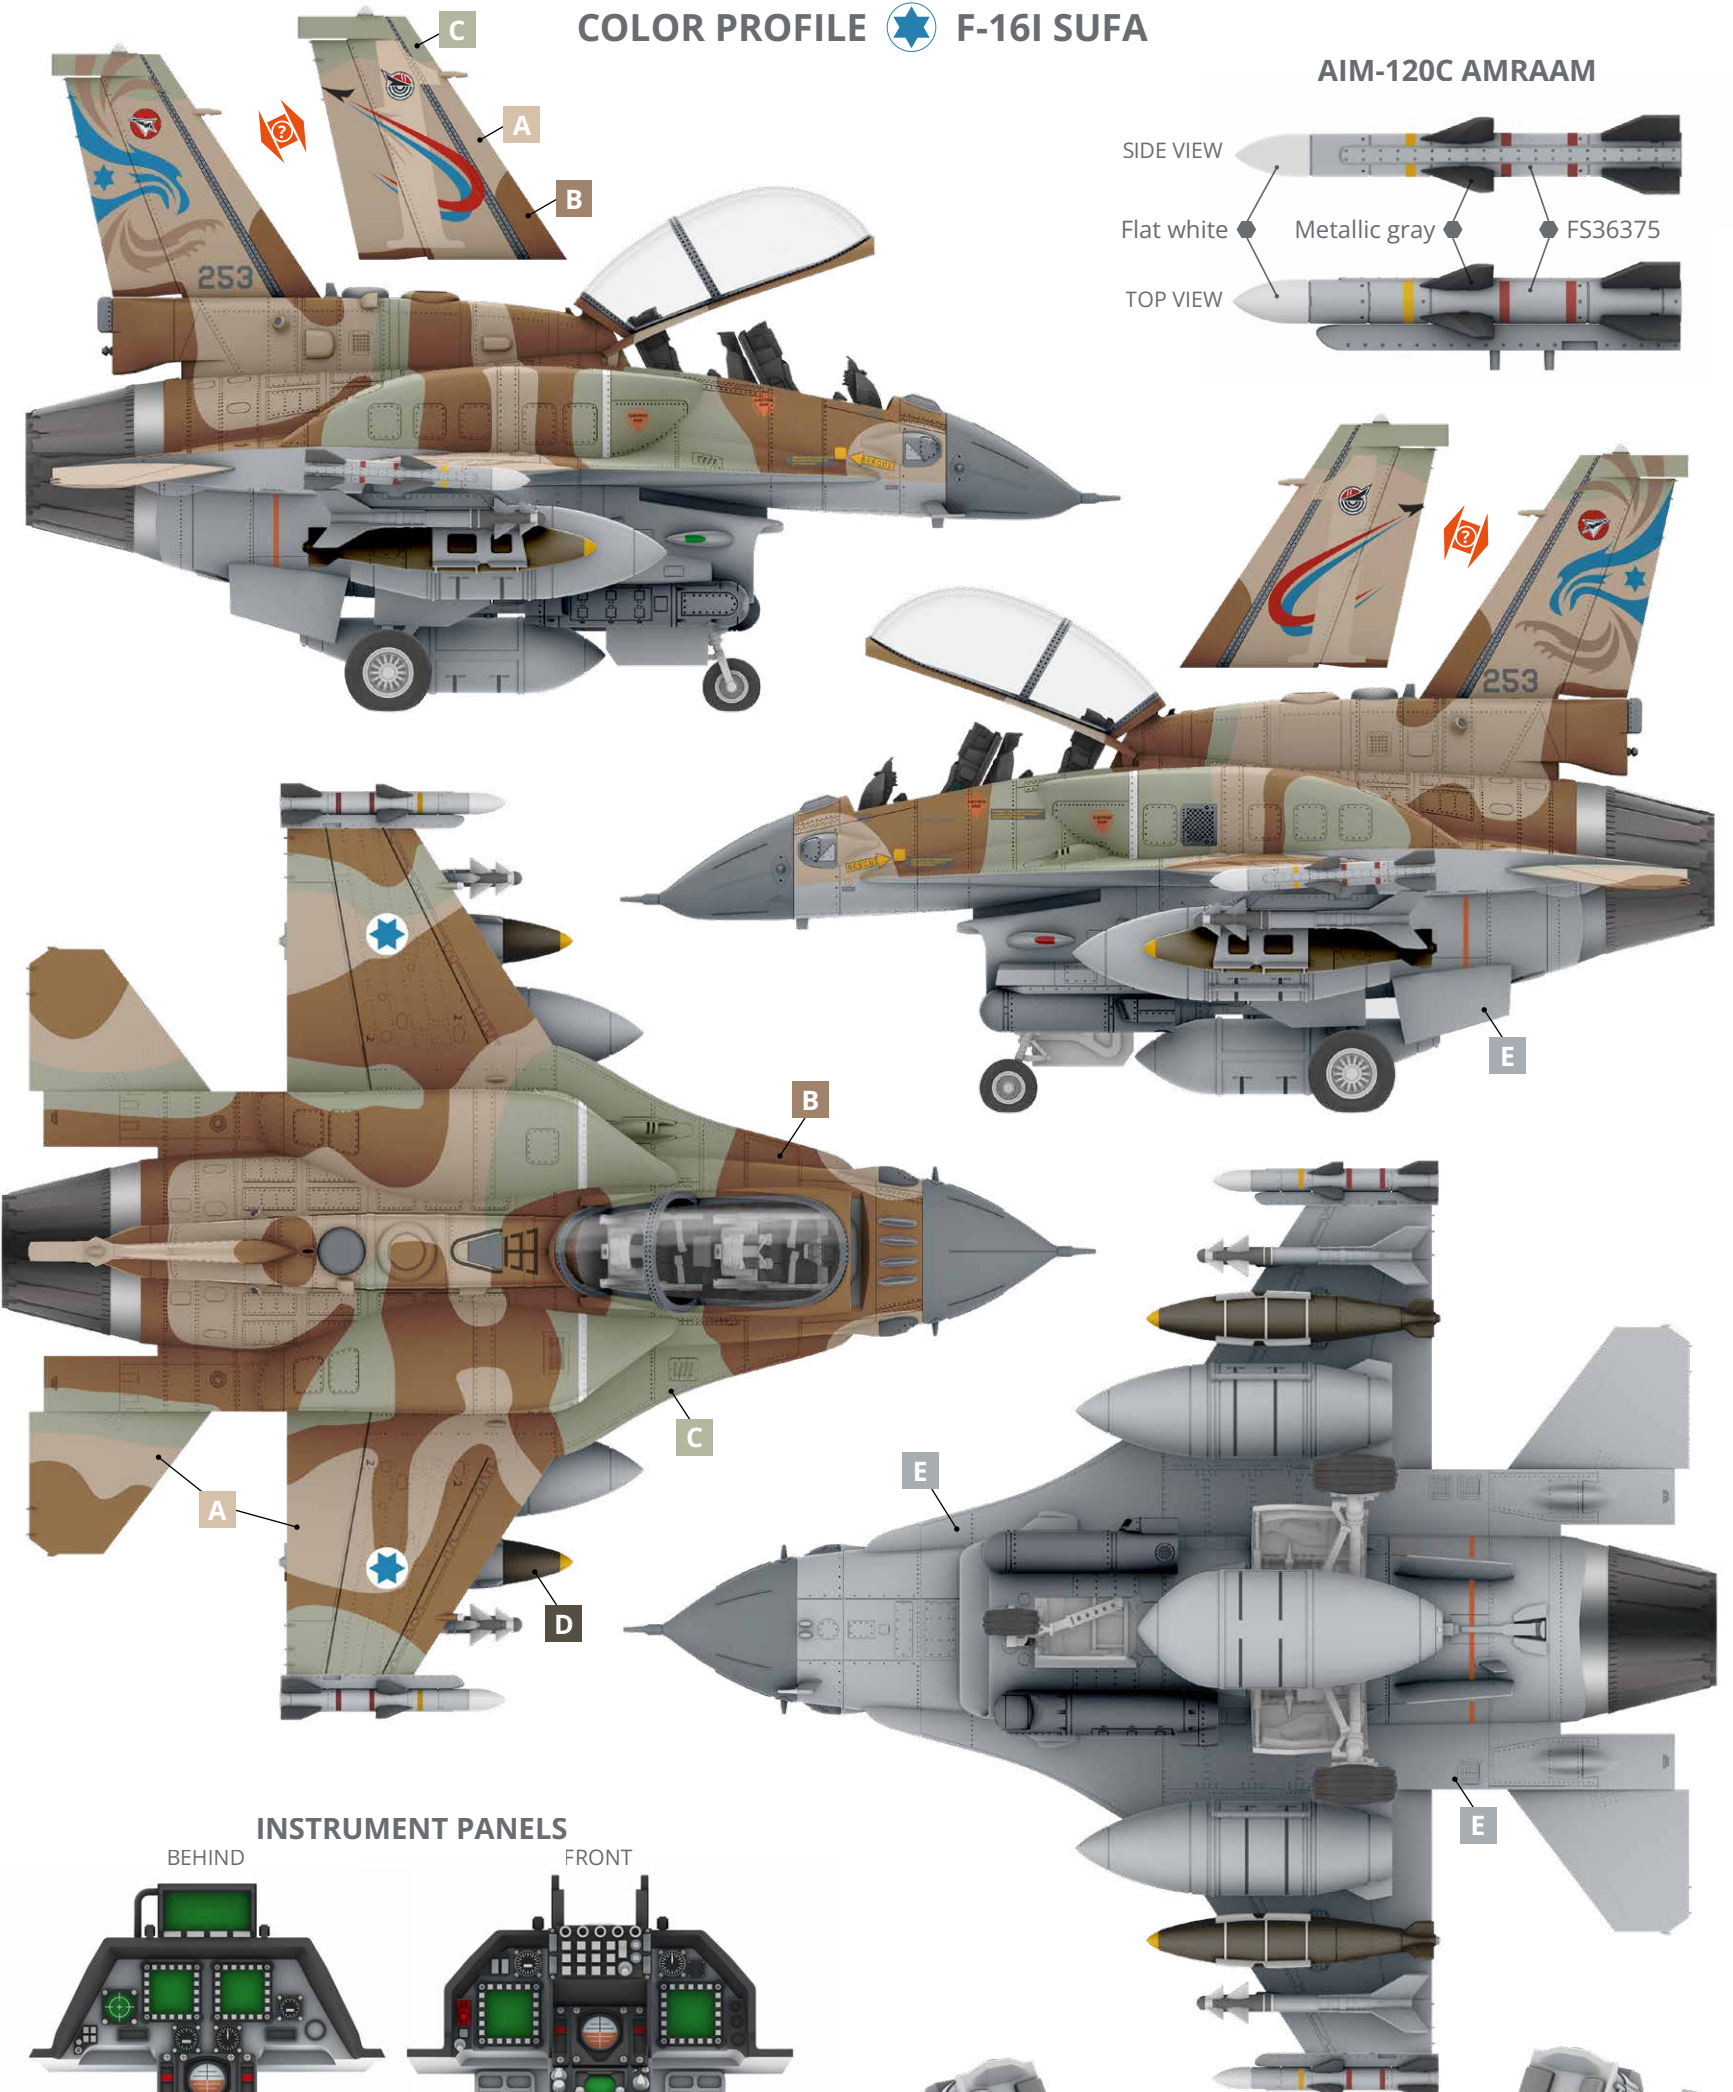

COLOR PROFILE F-16I SUFA

AIM-120C AMRAAM

INSTRUMENT PANELS

SIDEWALL PANELS

EJECTION SEATS

PYTHON 4

GBU-31

- A** FS33531 MIDDLESTONE
- B** FS30219 TAN
- C** FS34424 LIGHT GRAY GREEN
- D** FS34088 OLIVE DRAB
- E** FS36375 LIGHT GHOST GRAY
-  BLACK
-  YELLOW
-  RED
-  GREEN