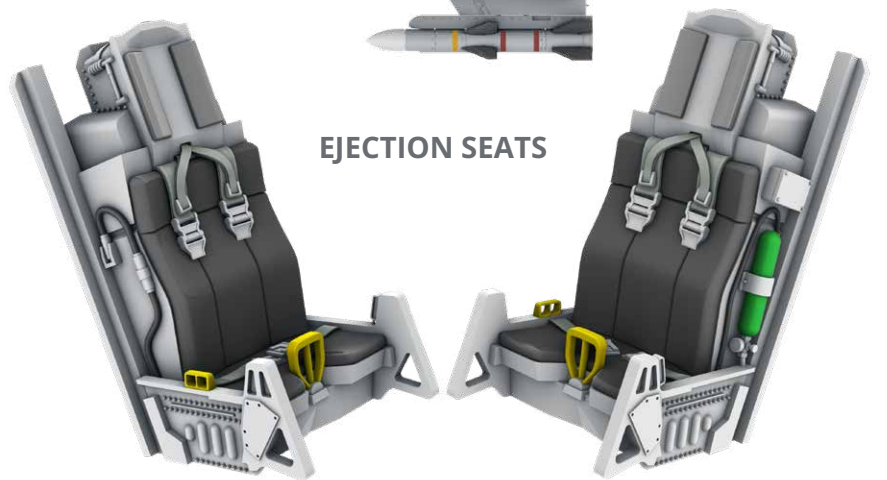

COLOR PROFILE F-16I SUFA

AIM-120C AMRAAM

INSTRUMENT PANELS

SIDEWALL PANELS

EJECTION SEATS

PYTHON 4

GBU-31

- A** FS33531 MIDDLESTONE
- B** FS30219 TAN
- C** FS34424 LIGHT GRAY GREEN
- D** FS34088 OLIVE DRAB
- E** FS36375 LIGHT GHOST GRAY
-  BLACK
-  YELLOW
-  RED
-  GREEN