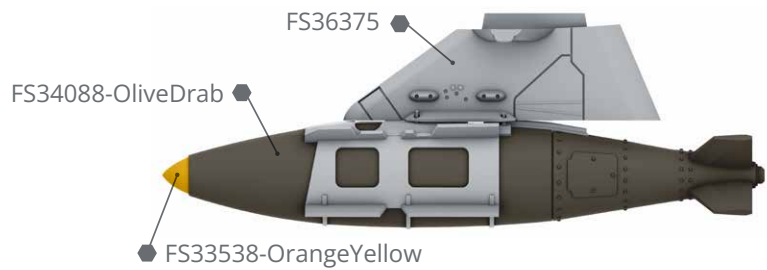

COLOR PROFILE F-16I SUFA

AIM-120C AMRAAM

INSTRUMENT PANELS

SIDEWALL PANELS

EJECTION SEATS

PYTHON 4

GBU-31

- A** FS33531 MIDDLESTONE
- B** FS30219 TAN
- C** FS34424 LIGHT GRAY GREEN
- D** FS34088 OLIVE DRAB
- E** FS36375 LIGHT GHOST GRAY
-  BLACK
-  YELLOW
-  RED
-  GREEN