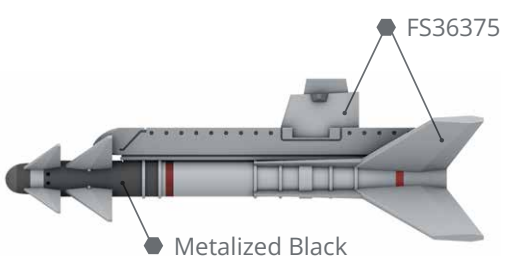

COLOR PROFILE F-16I SUFA

AIM-120C AMRAAM

INSTRUMENT PANELS

SIDEWALL PANELS

EJECTION SEATS

PYTHON 4

GBU-31

- A** FS33531 MIDDLESTONE
- B** FS30219 TAN
- C** FS34424 LIGHT GRAY GREEN
- D** FS34088 OLIVE DRAB
- E** FS36375 LIGHT GHOST GRAY
-  BLACK
-  YELLOW
-  RED
-  GREEN