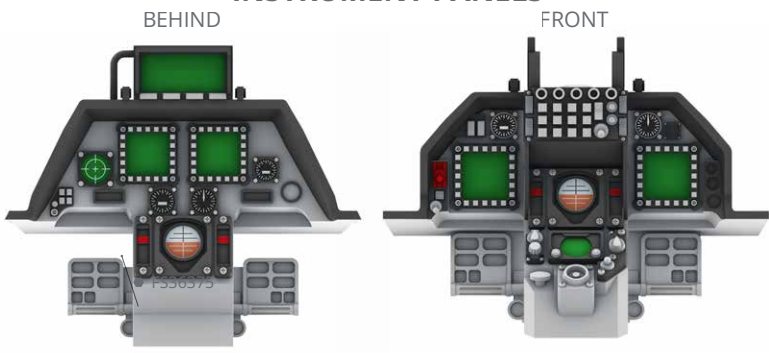

COLOR PROFILE F-16I SUFA

AIM-120C AMRAAM

INSTRUMENT PANELS

SIDEWALL PANELS

EJECTION SEATS

PYTHON 4

GBU-31

- A** FS33531 MIDDLESTONE
- B** FS30219 TAN
- C** FS34424 LIGHT GRAY GREEN
- D** FS34088 OLIVE DRAB
- E** FS36375 LIGHT GHOST GRAY
-  BLACK
-  YELLOW
-  RED
-  GREEN