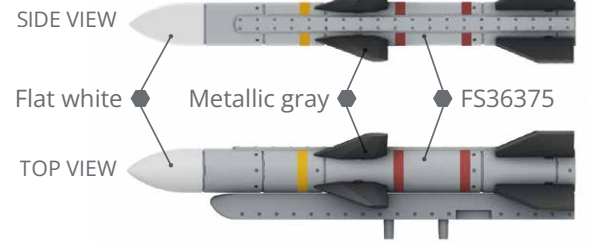

COLOR PROFILE F-16I SUFA

AIM-120C AMRAAM

INSTRUMENT PANELS

SIDEWALL PANELS

EJECTION SEATS

PYTHON 4

GBU-31

- A** FS33531 MIDDLESTONE
- B** FS30219 TAN
- C** FS34424 LIGHT GRAY GREEN
- D** FS34088 OLIVE DRAB
- E** FS36375 LIGHT GHOST GRAY
-  BLACK
-  YELLOW
-  RED
-  GREEN