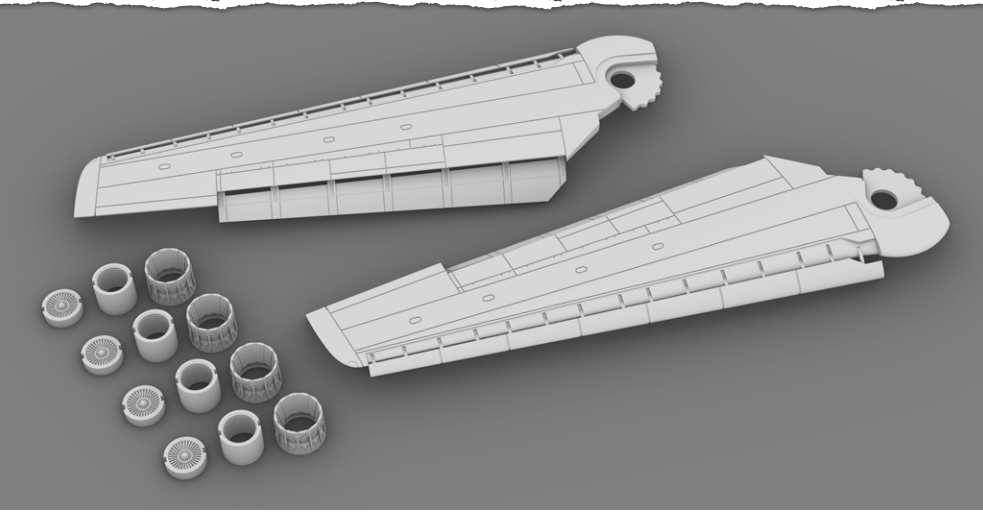

# WINGS AND EXHAUSTS

For 1/144 Academy B-1B

## WINGS

Repeat for  
the other side

## EXHAUSTS (2X)